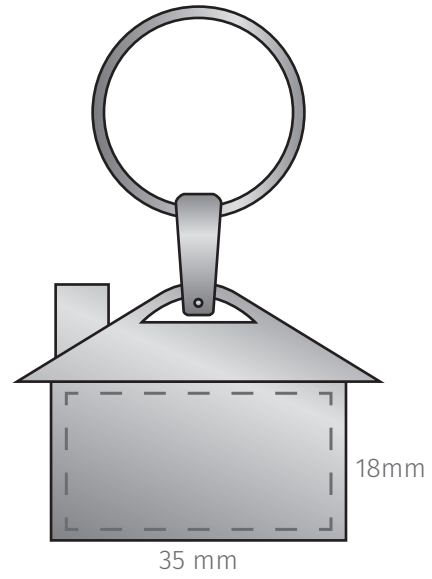

**TEMPLATE:**  
■ HOUSE KEYRING

Item shown at 100% actual size when viewed on A4 paper

BRANDING - Pad, Engrave

Max branding area 25 x 10mm